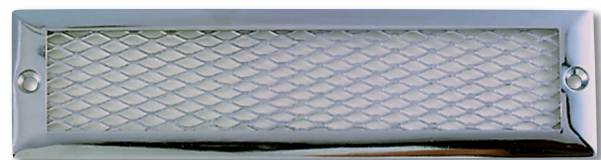

Compartment Ventilators

Ventilator

Material: Brass
 Finish: Chrome Plated Frame and Screen
 Dimensions: Length: 7-1/4", Width: 1-1/2"
 Screw Size: #8

Fig. 0707

Retail Pkg.	OEM Bulk Pkg.
0707DP0CHR	0707000CHR

Transom or Locker Ventilator

Material: Zinc Alloy with Anodized Aluminum Expanded Mesh Screen
 Finish: Chrome Plated
 Dimensions: Width: 6", Height: 2"
 Screw Size: #8

Fig. 1271

Retail Pkg.	OEM Bulk Pkg.
1271DP0CHR	1271000CHR

Transom or Locker Ventilator

Material: Zinc Alloy with Anodized Aluminum Grill Type Screen
 Finish: Chrome Plated
 Dimensions: Width: 8-3/4", Height: 2-1/4"
 Screw Size: #8

Fig. 1238

Retail Pkg.	OEM Bulk Pkg.
1238DP0CHR	1238000CHR