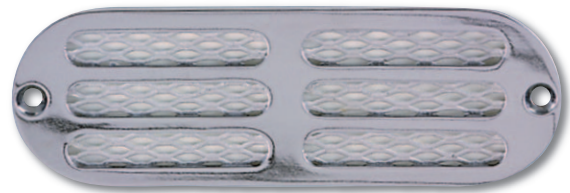

Compartment Ventilators

Ventilator

Material: Brass
 Finish: Chrome Plated Frame and Screen
 Dimensions: Length: 7-1/4", Width: 1-1/2"
 Screw Size: #8

Fig. 0707

Retail Pkg.	OEM Bulk Pkg.
0707DP0CHR	0707000CHR

Ventilator

Material: Brass or Stainless Steel
 Finish: Chrome Plated or Polished
 Dimensions: O.D. Size 1: 2-1/2"
 O.D. Size 2: 3-1/4"
 Screw Size: #6 R.H.

Fig. 0330

Finish	Retail Pkg.	OEM Bulk Pkg.
Chrome	0330DP1CHR	0330001CHR
Chrome	0330DP2CHR	0330002CHR
Polished SS	0330DP1STS	0330001STS
Polished SS	0330DP2STS	0330002STS

Transom or Locker Ventilator

Material: Zinc Alloy with Anodized Aluminum Expanded Mesh Screen
 Finish: Chrome Plated
 Dimensions: Width: 6", Height: 2"
 Screw Size: #8

Fig. 1271

Retail Pkg.	OEM Bulk Pkg.
1271DP0CHR	1271000CHR

Transom or Locker Ventilator

Material: Zinc Alloy with Anodized Aluminum Grill Type Screen
 Finish: Chrome Plated
 Dimensions: Width: 8-3/4", Height: 2-1/4"
 Screw Size: #8

Fig. 1238

Retail Pkg.	OEM Bulk Pkg.
1238DP0CHR	1238000CHR